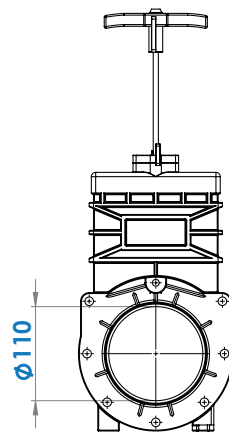

For DN 50 inlet

3

DN 100

For DN 100 inlet

SANICUBIC 2 XL EN 12050-1

Data specifications	
Type of current	1 phase
Voltage	220-240V
Frequency	50 Hz
Motor rating (for one motor)	2 kW
Current (for one motor)	8A
Cable (4m) station - control	H07RN-F-4 G 1,5
Cable (2,5m) control box - plu	H05VV-F-3 G 1,5
Plug	safety
Protection	Station : IP68 , control box IPX4
max. discharge height	13 m
max. flow rate	40 m3/h
max temperature	35°C (70°C , 5min)
Free passage	50mm
Tank volume	120l
useful volume	26 l
ON / OFF level activation	80mm / 110 mm
ON alarm activation	250mm
Weight including accessories	88 kg
Discharge	DN100 (Ø110mm)
Inlet	DN 125 - 100 - 50 - 40 (Ø125,110,100,50,40mm)
Ventilation	DN 70 (Ø75mm)