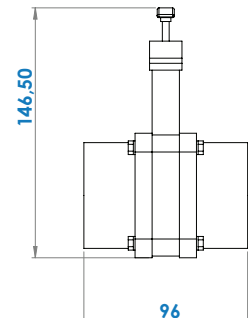

For DN 50 inlet

3

DN 100

For DN 100 inlet

SANICUBIC 2 XL EN 12050-1

Data specifications	
Type of current	1 phase
Voltage	220-240V
Frequency	50 Hz
Motor rating (for one motor)	2 kW
Current (for one motor)	8A
Cable (4m) station - control	H07RN-F-4 G 1,5
Cable (2,5m) control box - plu	H05VV-F-3 G 1,5
Plug	safety
Protection	Station : IP68 , control box IPX4
max. discharge height	13 m
max. flow rate	40 m3/h
max temperature	35°C (70°C , 5min)
Free passage	50mm
Tank volume	120l
useful volume	26 l
ON / OFF level activation	80mm / 110 mm
ON alarm activation	250mm
Weight including accessories	88 kg
Discharge	DN100 (Ø110mm)
Inlet	DN 125 - 100 - 50 - 40 (Ø125,110,100,50,40mm)
Ventilation	DN 70 (Ø75mm)