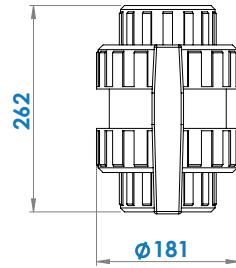

ACCESSORIES OPTION

1

DN 100

For discharge pipe

2

DN 50

For DN 50 inlet

3

DN 100

For DN 100 inlet