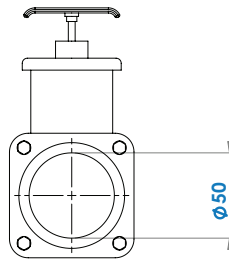

4

5

ACCESSORIES OPTION

1

DN 100

For discharge pipe

2

DN 50

For DN 50 inlet

3

DN 100

For DN 100 inlet

SANICUBIC 2 XL EN 12050-1

Data specifications	
Type of current	1 phase
Voltage	220-240V
Frequency	50 Hz
Motor rating (for one motor)	2 kW
Current (for one motor)	8A
Cable (4m) station - control	H07RN-F-4 G 1,5
Cable (2,5m) control box - plu	H05VV-F-3 G 1,5
Plug	safety
Protection	Station : IP68 , control box IPX4
max. discharge height	13 m
max. flow rate	40 m3/h
max temperature	35°C (70°C , 5min)
Free passage	50mm
Tank volume	120l
useful volume	26 l
ON / OFF level activation	80mm / 110 mm
ON alarm activation	250mm
Weight including accessories	88 kg
Discharge	DN100 (Ø110mm)
Inlet	DN 125 - 100 - 50 - 40 (Ø125,110,100,50,40mm)
Ventilation	DN 70 (Ø75mm)