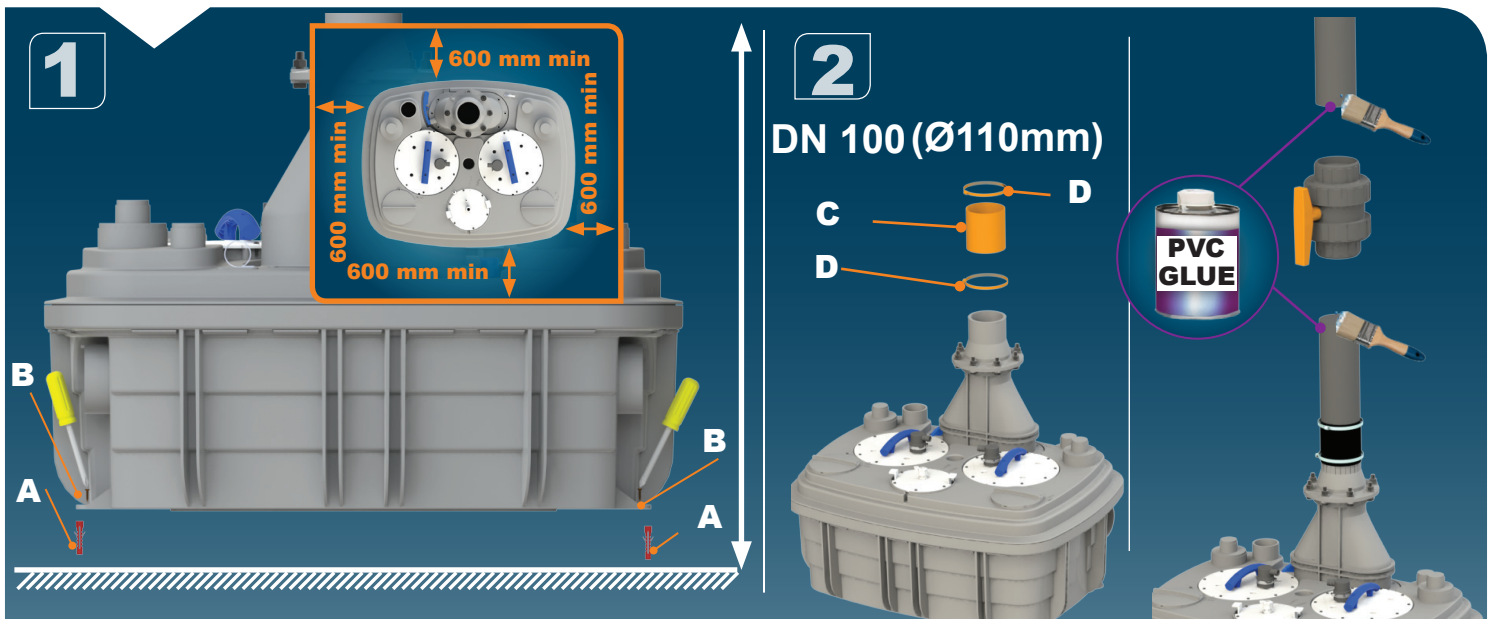

A x2	B x2	C x1 DN100 (Ø110mm)	D x3 116x136	E x4 DN 40/50 (Ø40/50mm)	F x8 40x60
G x1 DN 100/125 (Ø100/110/125mm)	H x4 100/120	I x1 DN 70 (Ø75mm)	J x2 60x80	K x2	L x1
M x1 8x12	N x1	O x1	P x3 DN 100 Ø100/110