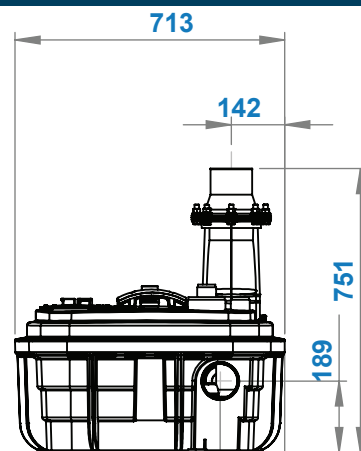

For DN 50 inlet

3

DN 100

For DN 100 inlet

SANICUBIC 2 XL EN 12050-1

Data specifications	
Type of current	1 phase
Voltage	220-240V
Frequency	50 Hz
Motor rating (for one motor)	2 kW
Current (for one motor)	8A
Cable (4m) station - control	H07RN-F-4 G 1,5
Cable (2,5m) control box - plu	H05VV-F-3 G 1,5
Plug	safety
Protection	Station : IP68 , control box IPX4
max. discharge height	13 m
max. flow rate	40 m3/h
max temperature	35°C (70°C , 5min)
Free passage	50mm
Tank volume	120l
useful volume	26 l
ON / OFF level activation	80mm / 110 mm
ON alarm activation	250mm
Weight including accessories	88 kg
Discharge	DN100 (Ø110mm)
Inlet	DN 125 - 100 - 50 - 40 (Ø125,110,100,50,40mm)
Ventilation	DN 70 (Ø75mm)