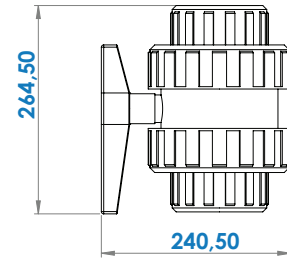

ACCESSORIES OPTION

1

DN 100

For discharge pipe

2

DN 50

For DN 50 inlet

3

DN 100

For DN 100 inlet