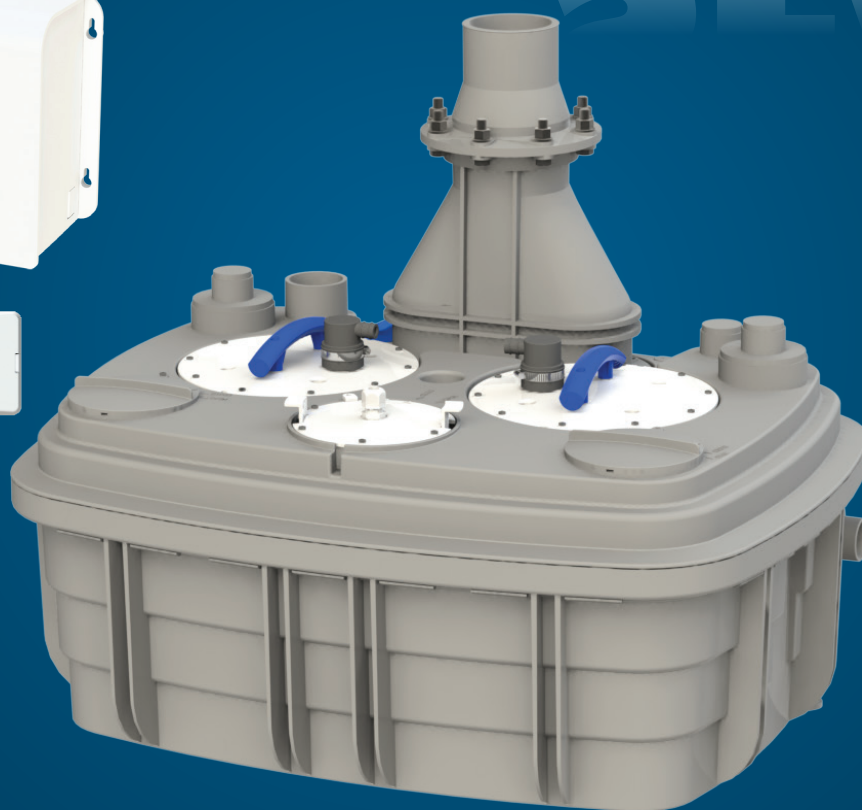

CUBIC 2 XL

171

11.14

SFA

SANICUBIC® 2 XL

FR NOTICE D'INSTALLATION

UK INSTALLATION INSTRUCTIONS

DE INSTALLATIONSHINWEISE

IT STRUZIONI PER L'INSTALLAZIONE

ES MANUAL DE INSTALACIÓN

PT MANUAL DE INSTALAÇÃO

NL INSTALLATIE VOORSCHRIFTEN

SE INSTALLATIONSANVISNING

DK INSTALLATIONSVEJLEDNING

NO INSTALLASJONSANVISING

FI ASENNUSOHJEET

HU FELSZERELÉSI ÉS KEZELÉSI ÚTMUTATÓ

PL INSTRUKCJA INSTALACJI

RU ИНСТРУКЦИЯ ПО МОНТАЖУ И ЭКСПЛУАТАЦИИ

RO MANUAL DE INSTALARE

CZ NÁVOD K INSTALACI A POUŽÍVÁNÍ

TR KURULUM KILAVUZU

CN 用户应保留安装指南以备

KR 설치내용서

CE