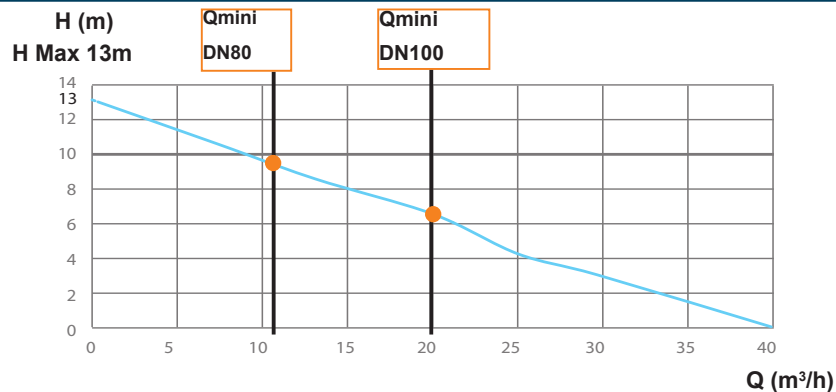

For DN 50 inlet

3

DN 100

For DN 100 inlet

SANICUBIC 2 XL EN 12050-1

Data specifications	
Type of current	1 phase
Voltage	220-240V
Frequency	50 Hz
Motor rating (for one motor)	2 kW
Current (for one motor)	8A
Cable (4m) station - control	H07RN-F-4 G 1,5
Cable (2,5m) control box - plu	H05VV-F-3 G 1,5
Plug	safety
Protection	Station : IP68 , control box IPX4
max. discharge height	13 m
max. flow rate	40 m3/h
max temperature	35°C (70°C , 5min)
Free passage	50mm
Tank volume	120l
useful volume	26 l
ON / OFF level activation	80mm / 110 mm
ON alarm activation	250mm
Weight including accessories	88 kg
Discharge	DN100 (Ø110mm)
Inlet	DN 125 - 100 - 50 - 40 (Ø125,110,100,50,40mm)
Ventilation	DN 70 (Ø75mm)