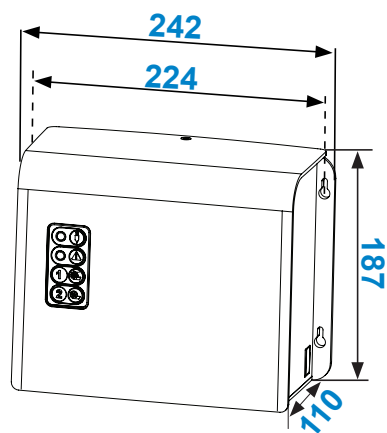

For DN 50 inlet

3

DN 100

For DN 100 inlet

SANICUBIC 2 XL EN 12050-1

Data specifications	
Type of current	1 phase
Voltage	220-240V
Frequency	50 Hz
Motor rating (for one motor)	2 kW
Current (for one motor)	8A
Cable (4m) station - control	H07RN-F-4 G 1,5
Cable (2,5m) control box - plu	H05VV-F-3 G 1,5
Plug	safety
Protection	Station : IP68 , control box IPX4
max. discharge height	13 m
max. flow rate	40 m3/h
max temperature	35°C (70°C , 5min)
Free passage	50mm
Tank volume	120l
useful volume	26 l
ON / OFF level activation	80mm / 110 mm
ON alarm activation	250mm
Weight including accessories	88 kg
Discharge	DN100 (Ø110mm)
Inlet	DN 125 - 100 - 50 - 40 (Ø125,110,100,50,40mm)
Ventilation	DN 70 (Ø75mm)