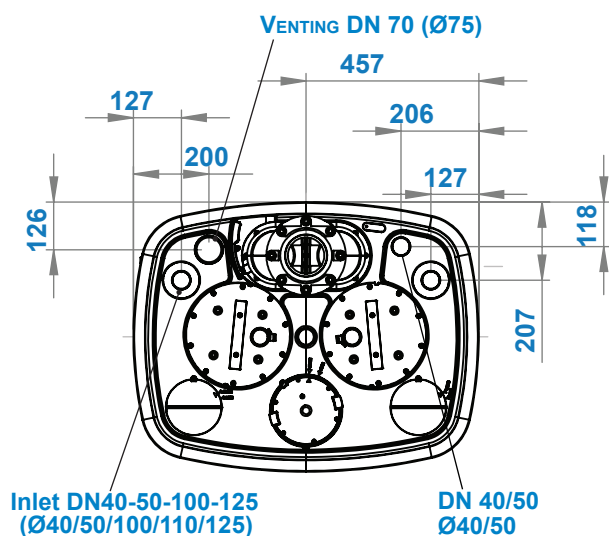

For DN 50 inlet

3

DN 100

For DN 100 inlet

SANICUBIC 2 XL EN 12050-1

Data specifications	
Type of current	1 phase
Voltage	220-240V
Frequency	50 Hz
Motor rating (for one motor)	2 kW
Current (for one motor)	8A
Cable (4m) station - control	H07RN-F-4 G 1,5
Cable (2,5m) control box - plu	H05VV-F-3 G 1,5
Plug	safety
Protection	Station : IP68 , control box IPX4
max. discharge height	13 m
max. flow rate	40 m3/h
max temperature	35°C (70°C , 5min)
Free passage	50mm
Tank volume	120l
useful volume	26 l
ON / OFF level activation	80mm / 110 mm
ON alarm activation	250mm
Weight including accessories	88 kg
Discharge	DN100 (Ø110mm)
Inlet	DN 125 - 100 - 50 - 40 (Ø125,110,100,50,40mm)
Ventilation	DN 70 (Ø75mm)