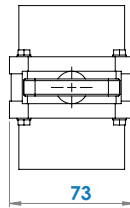

For DN 50 inlet

3

DN 100

For DN 100 inlet

SANICUBIC 2 XL EN 12050-1

Data specifications	
Type of current	1 phase
Voltage	220-240V
Frequency	50 Hz
Motor rating (for one motor)	2 kW
Current (for one motor)	8A
Cable (4m) station - control	H07RN-F-4 G 1,5
Cable (2,5m) control box - plu	H05VV-F-3 G 1,5
Plug	safety
Protection	Station : IP68 , control box IPX4
max. discharge height	13 m
max. flow rate	40 m3/h
max temperature	35°C (70°C , 5min)
Free passage	50mm
Tank volume	120l
useful volume	26 l
ON / OFF level activation	80mm / 110 mm
ON alarm activation	250mm
Weight including accessories	88 kg
Discharge	DN100 (Ø110mm)
Inlet	DN 125 - 100 - 50 - 40 (Ø125,110,100,50,40mm)
Ventilation	DN 70 (Ø75mm)