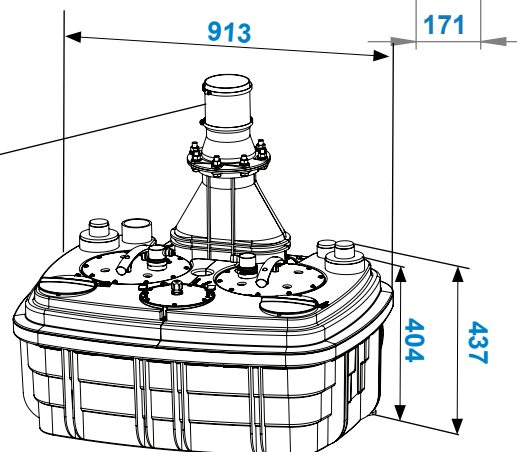

DISCHARGE PIPE CONNECTION DN 100