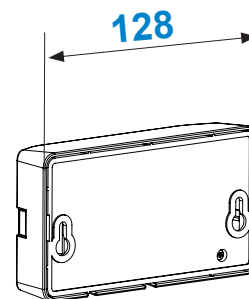

For DN 50 inlet

3

DN 100

For DN 100 inlet

SANICUBIC 2 XL EN 12050-1

Data specifications	
Type of current	1 phase
Voltage	220-240V
Frequency	50 Hz
Motor rating (for one motor)	2 kW
Current (for one motor)	8A
Cable (4m) station - control	H07RN-F-4 G 1,5
Cable (2,5m) control box - plu	H05VV-F-3 G 1,5
Plug	safety
Protection	Station : IP68 , control box IPX4
max. discharge height	13 m
max. flow rate	40 m3/h
max temperature	35°C (70°C , 5min)
Free passage	50mm
Tank volume	120l
useful volume	26 l
ON / OFF level activation	80mm / 110 mm
ON alarm activation	250mm
Weight including accessories	88 kg
Discharge	DN100 (Ø110mm)
Inlet	DN 125 - 100 - 50 - 40 (Ø125,110,100,50,40mm)
Ventilation	DN 70 (Ø75mm)