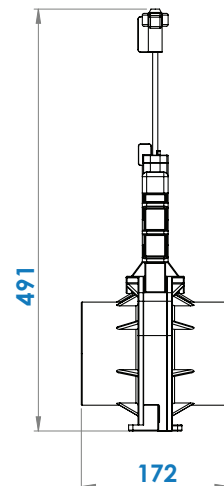

For DN 50 inlet

3

DN 100

For DN 100 inlet

SANICUBIC 2 XL EN 12050-1

Data specifications	
Type of current	1 phase
Voltage	220-240V
Frequency	50 Hz
Motor rating (for one motor)	2 kW
Current (for one motor)	8A
Cable (4m) station - control	H07RN-F-4 G 1,5
Cable (2,5m) control box - plu	H05VV-F-3 G 1,5
Plug	safety
Protection	Station : IP68 , control box IPX4
max. discharge height	13 m
max. flow rate	40 m3/h
max temperature	35°C (70°C , 5min)
Free passage	50mm
Tank volume	120l
useful volume	26 l
ON / OFF level activation	80mm / 110 mm
ON alarm activation	250mm
Weight including accessories	88 kg
Discharge	DN100 (Ø110mm)
Inlet	DN 125 - 100 - 50 - 40 (Ø125,110,100,50,40mm)
Ventilation	DN 70 (Ø75mm)