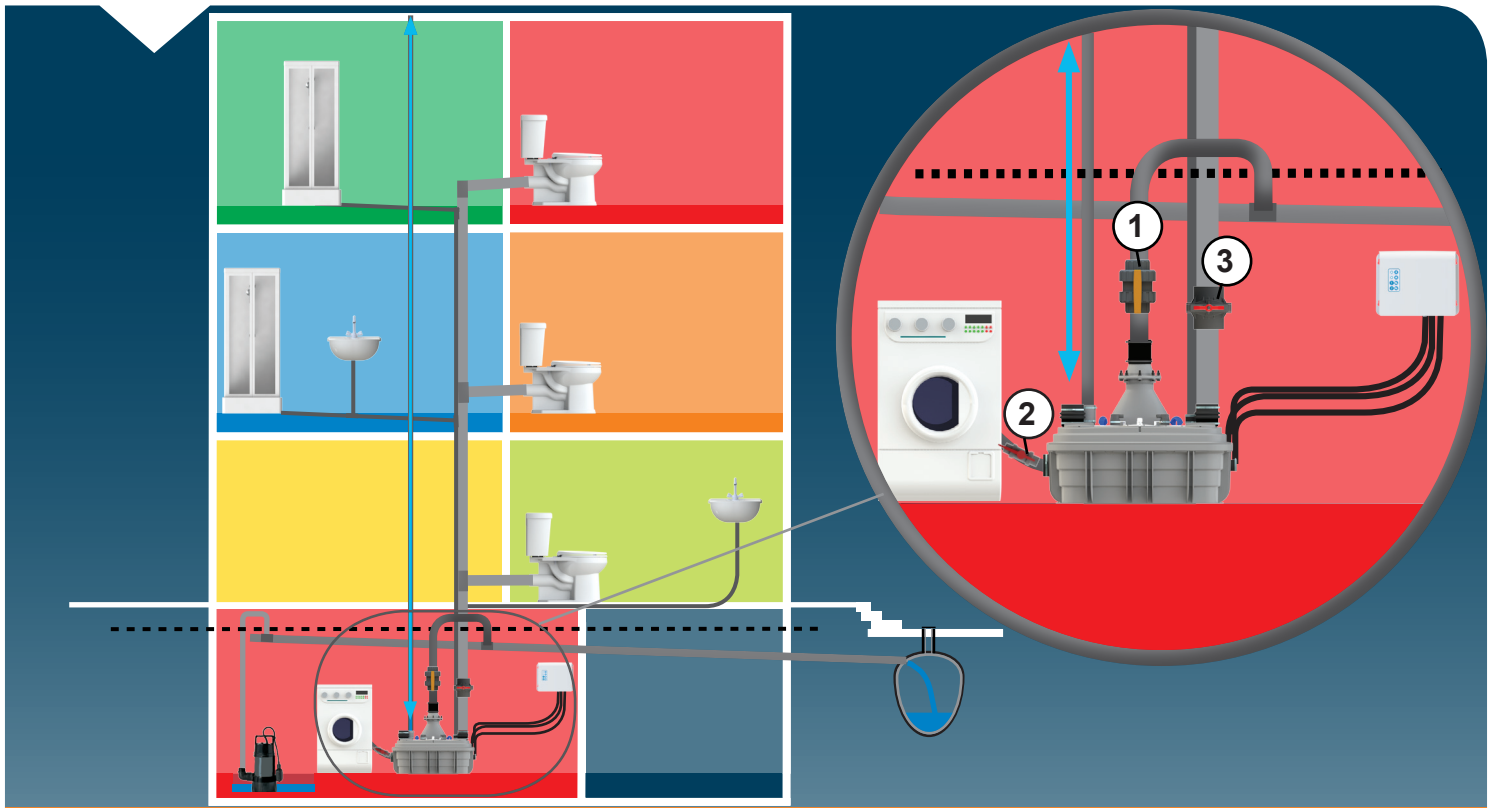

A x2	B x2	C x1 DN100 (Ø110mm)	D x3 116x136	E x4 DN 40/50 (Ø40/50mm)	F x8 40x60
G x1 DN 100/125 (Ø100/110/125mm)	H x4 100/120	I x1 DN 70 (Ø75mm)	J x2 60x80	K x2	L x1
M x1 8x12	N x1	O x1	P x3 DN 100 Ø100/110