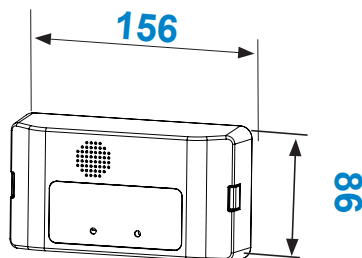

For DN 50 inlet

3

DN 100

For DN 100 inlet

SANICUBIC 2 XL EN 12050-1

Data specifications	
Type of current	1 phase
Voltage	220-240V
Frequency	50 Hz
Motor rating (for one motor)	2 kW
Current (for one motor)	8A
Cable (4m) station - control	H07RN-F-4 G 1,5
Cable (2,5m) control box - plu	H05VV-F-3 G 1,5
Plug	safety
Protection	Station : IP68 , control box IPX4
max. discharge height	13 m
max. flow rate	40 m3/h
max temperature	35°C (70°C , 5min)
Free passage	50mm
Tank volume	120l
useful volume	26 l
ON / OFF level activation	80mm / 110 mm
ON alarm activation	250mm
Weight including accessories	88 kg
Discharge	DN100 (Ø110mm)
Inlet	DN 125 - 100 - 50 - 40 (Ø125,110,100,50,40mm)
Ventilation	DN 70 (Ø75mm)